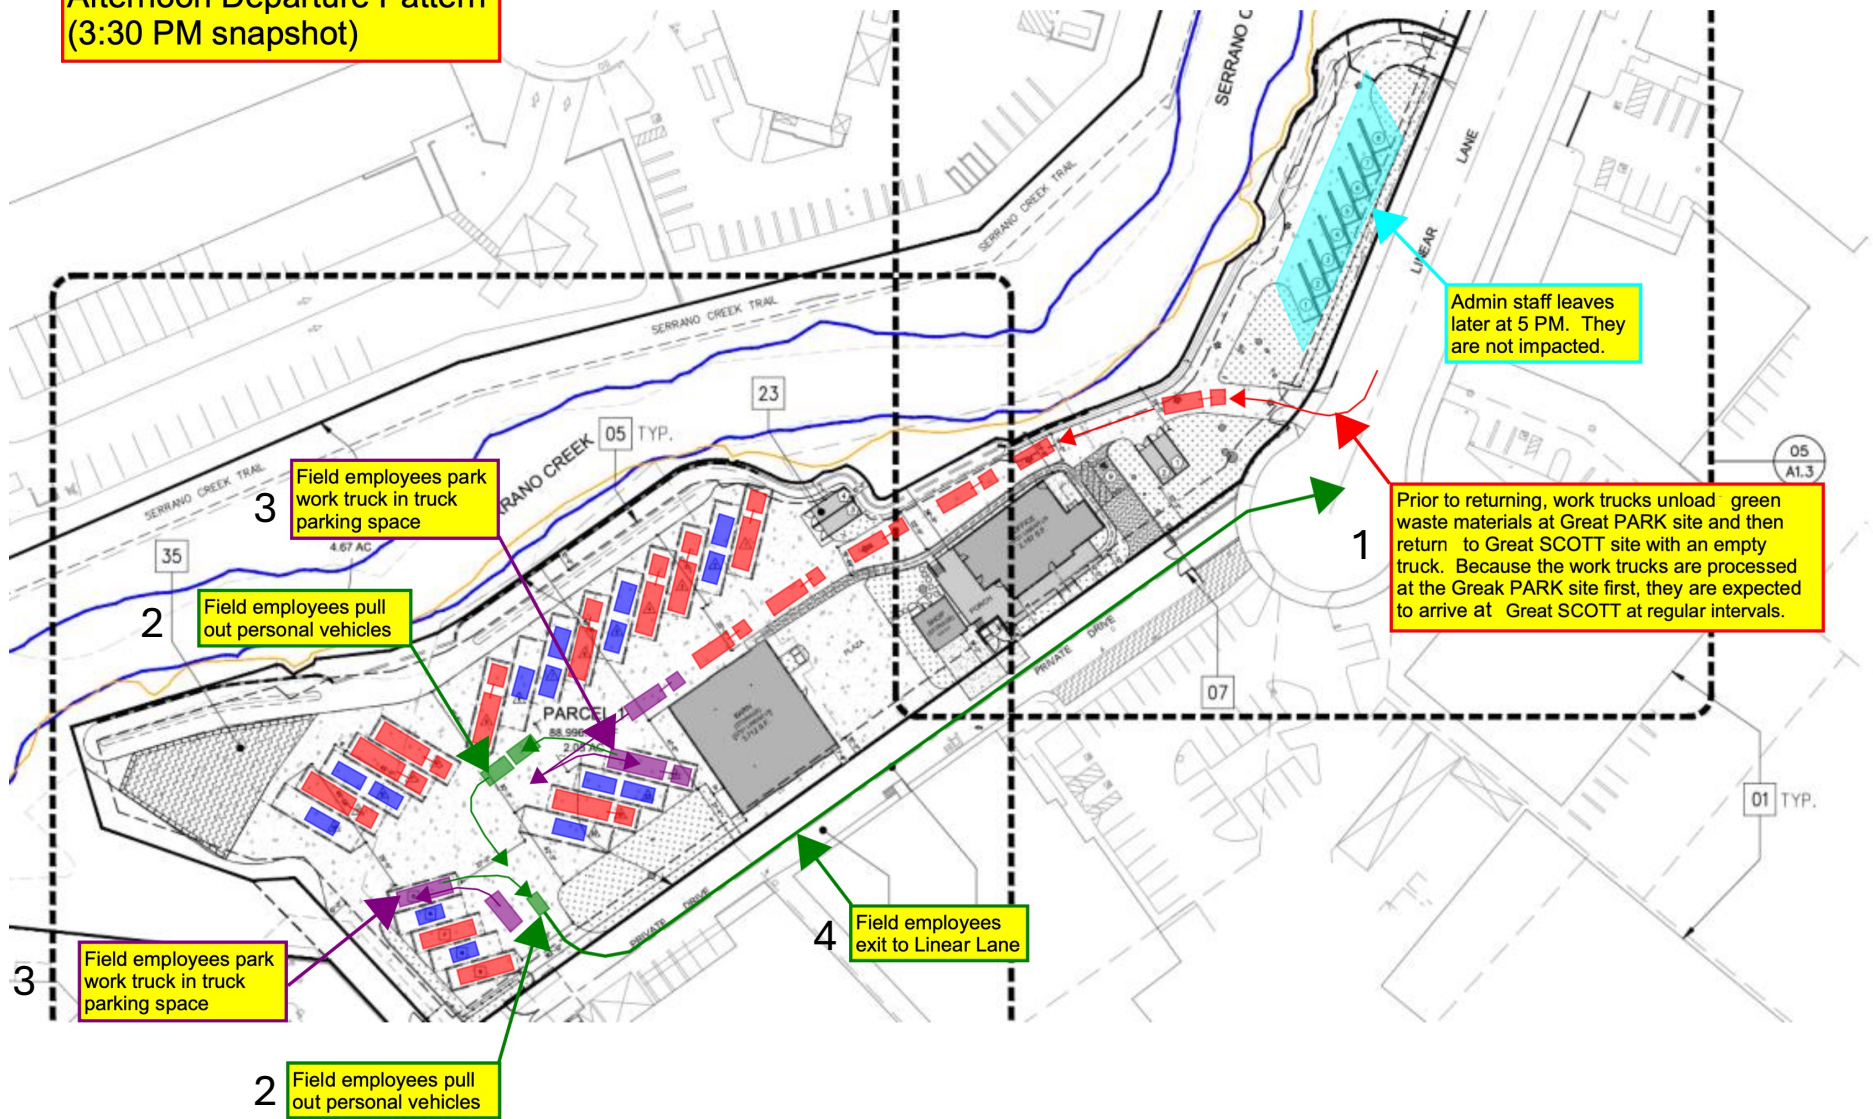

**Morning Arrival Pattern
(6:00 AM snapshot)**

**Morning Arrival Pattern
(6:15 AM snapshot)**

**Morning Arrival Pattern
(6:30 AM snapshot)**

**Afternoon Departure Pattern
(3:00 PM snapshot)**

**Afternoon Departure Pattern
(3:30 PM snapshot)**

**Afternoon Departure Pattern
(4:00 PM snapshot)**

Great Scott Tree Care –South Orange County
Vehicle Arrival and Departure