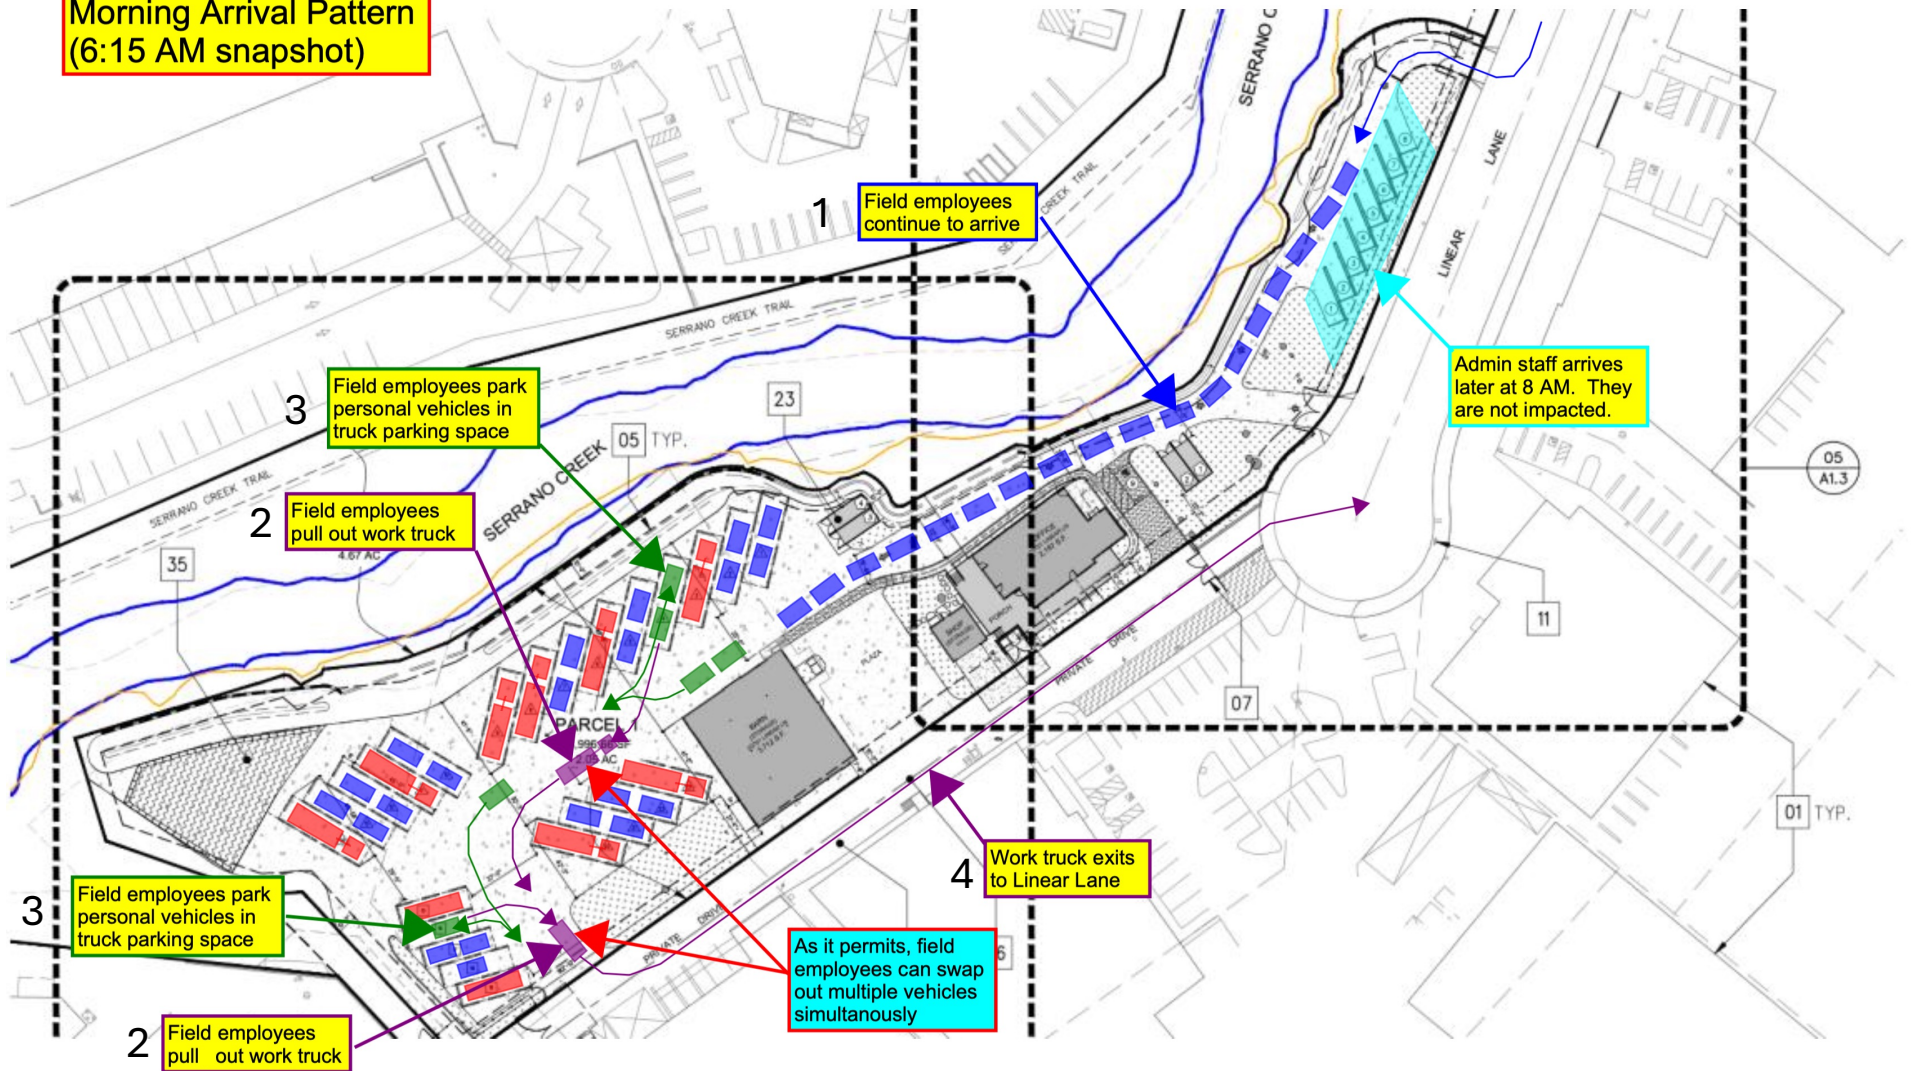

**Morning Arrival Pattern
(6:00 AM snapshot)**

**Morning Arrival Pattern
(6:15 AM snapshot)**

**Morning Arrival Pattern
(6:30 AM snapshot)**

**Afternoon Departure Pattern
(3:00 PM snapshot)**

**Afternoon Departure Pattern
(3:30 PM snapshot)**

**Afternoon Departure Pattern
(4:00 PM snapshot)**

Great Scott Tree Care –South Orange County
Vehicle Arrival and Departure