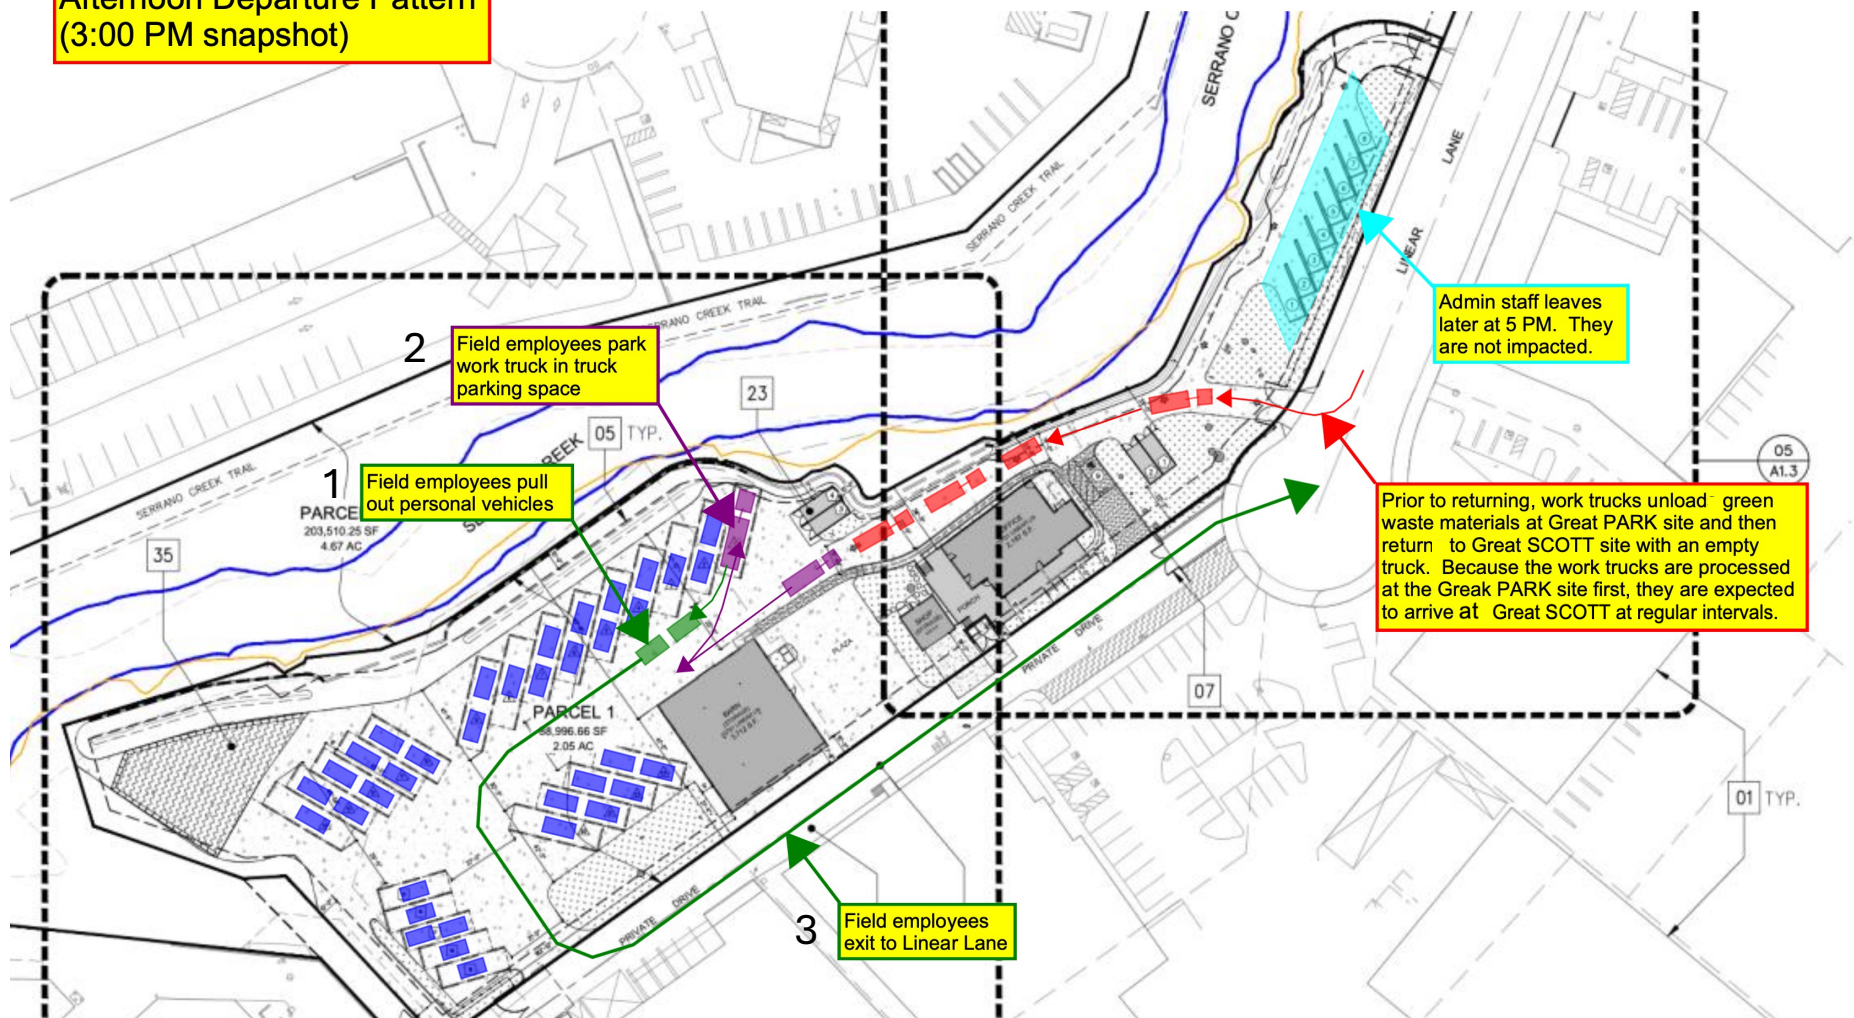

**Morning Arrival Pattern
(6:00 AM snapshot)**

**Morning Arrival Pattern
(6:15 AM snapshot)**

**Morning Arrival Pattern
(6:30 AM snapshot)**

**Afternoon Departure Pattern
(3:00 PM snapshot)**

**Afternoon Departure Pattern
(3:30 PM snapshot)**

**Afternoon Departure Pattern
(4:00 PM snapshot)**

Great Scott Tree Care –South Orange County
Vehicle Arrival and Departure