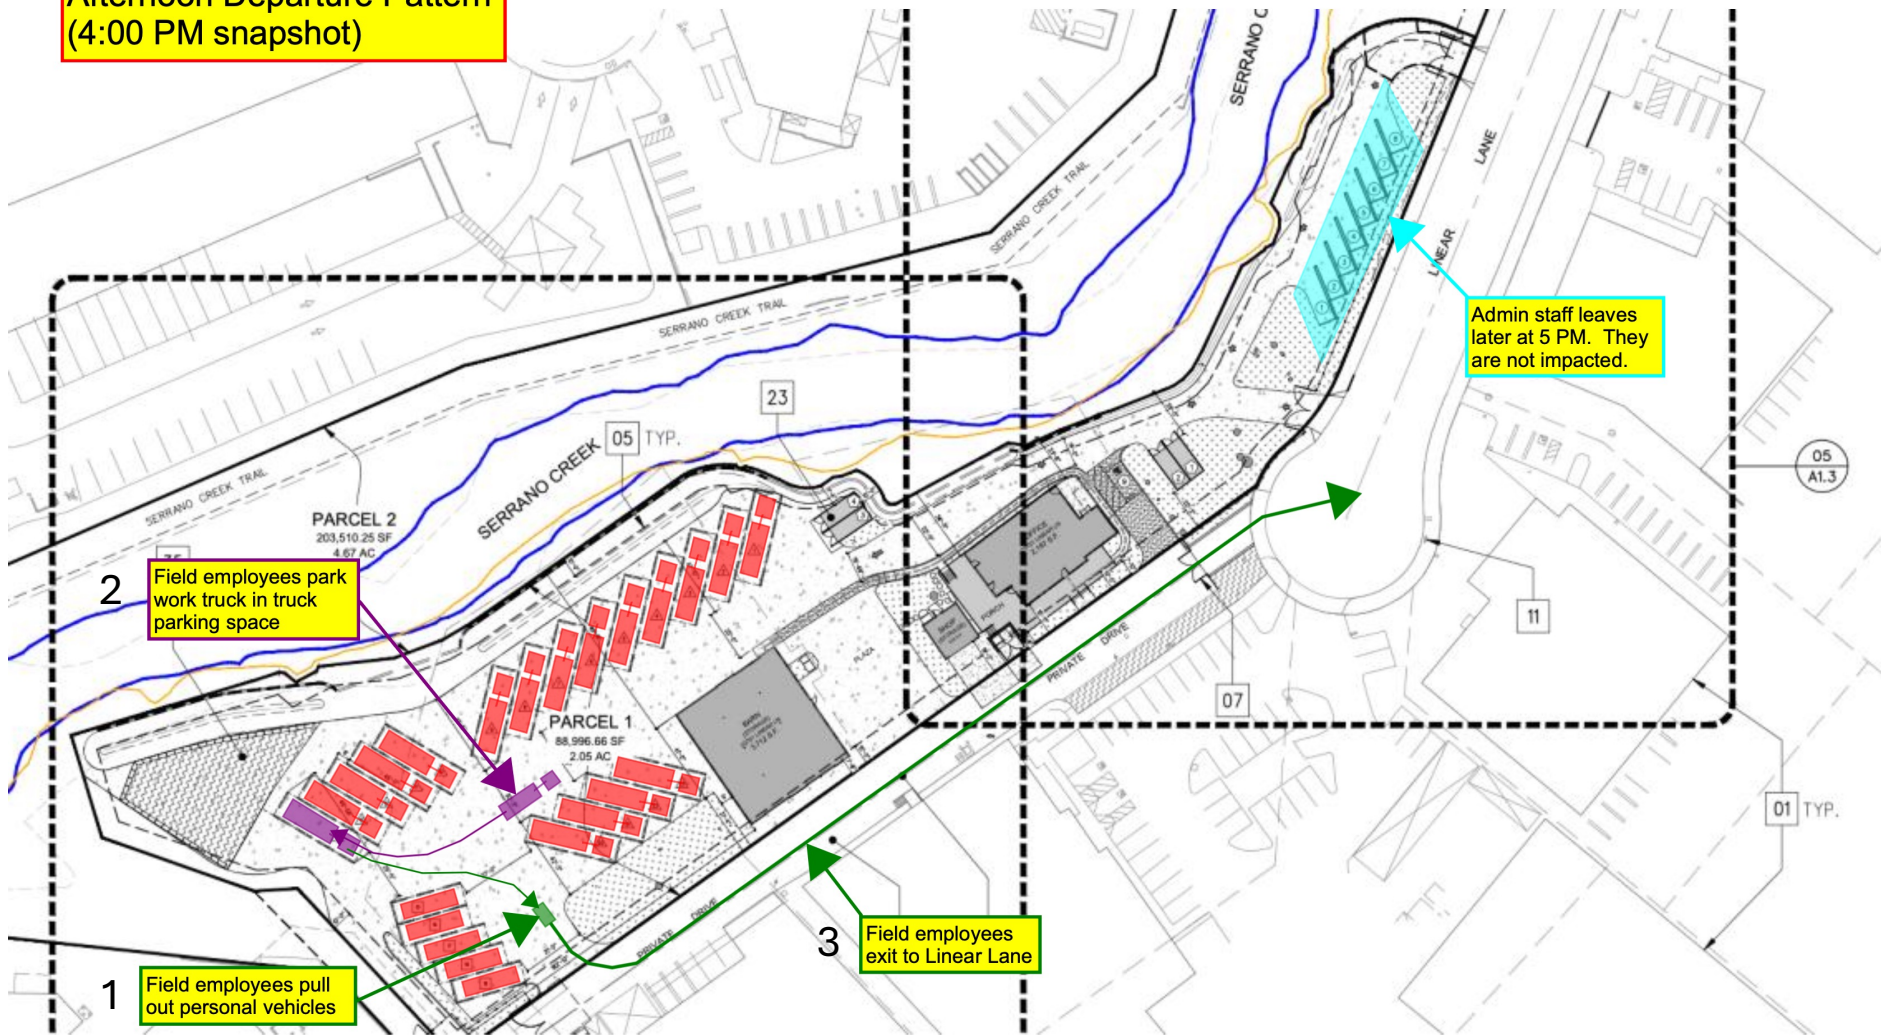

**Morning Arrival Pattern
(6:00 AM snapshot)**

**Morning Arrival Pattern
(6:15 AM snapshot)**

**Morning Arrival Pattern
(6:30 AM snapshot)**

**Afternoon Departure Pattern
(3:00 PM snapshot)**

**Afternoon Departure Pattern
(3:30 PM snapshot)**

**Afternoon Departure Pattern
(4:00 PM snapshot)**

Great Scott Tree Care –South Orange County
Vehicle Arrival and Departure