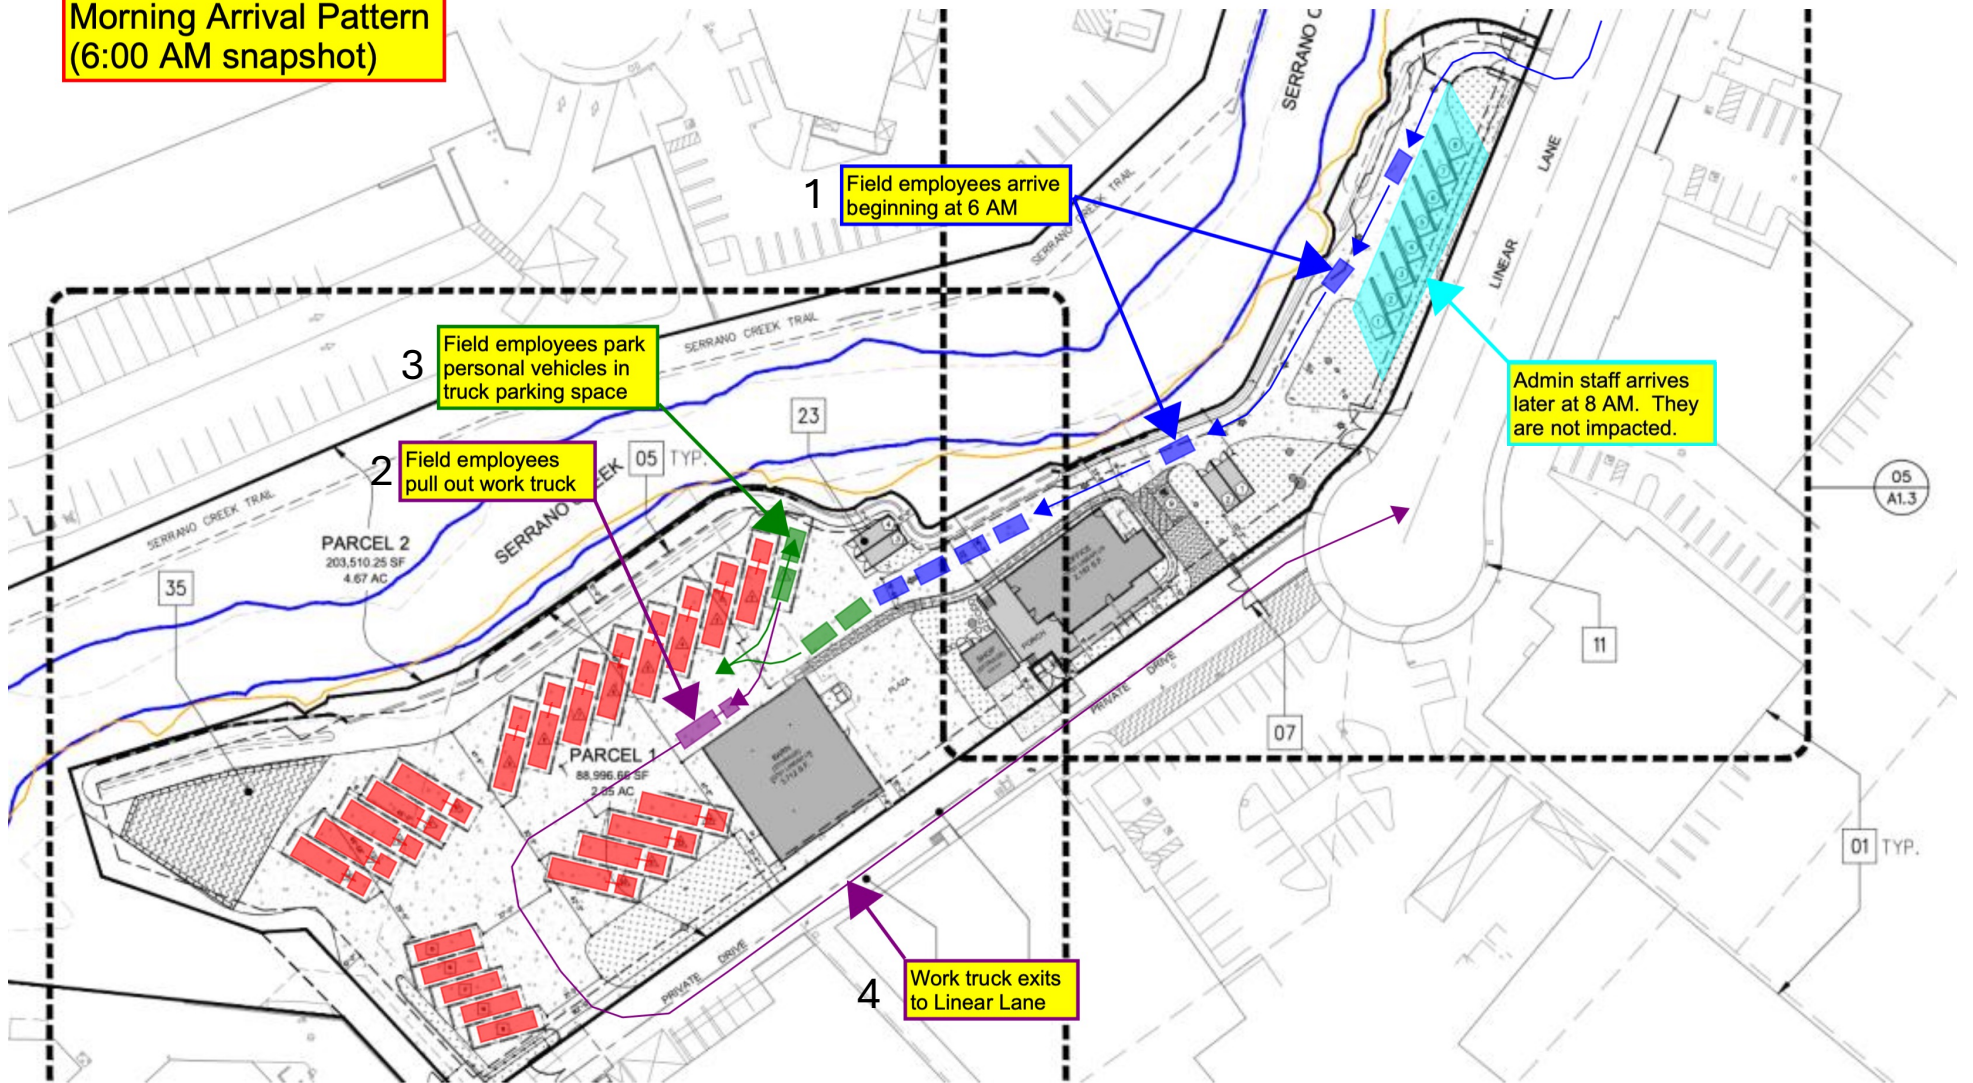

**Morning Arrival Pattern
(6:00 AM snapshot)**

**Morning Arrival Pattern
(6:15 AM snapshot)**

**Morning Arrival Pattern
(6:30 AM snapshot)**

**Afternoon Departure Pattern
(3:00 PM snapshot)**

**Afternoon Departure Pattern
(3:30 PM snapshot)**

**Afternoon Departure Pattern
(4:00 PM snapshot)**

Great Scott Tree Care –South Orange County
Vehicle Arrival and Departure