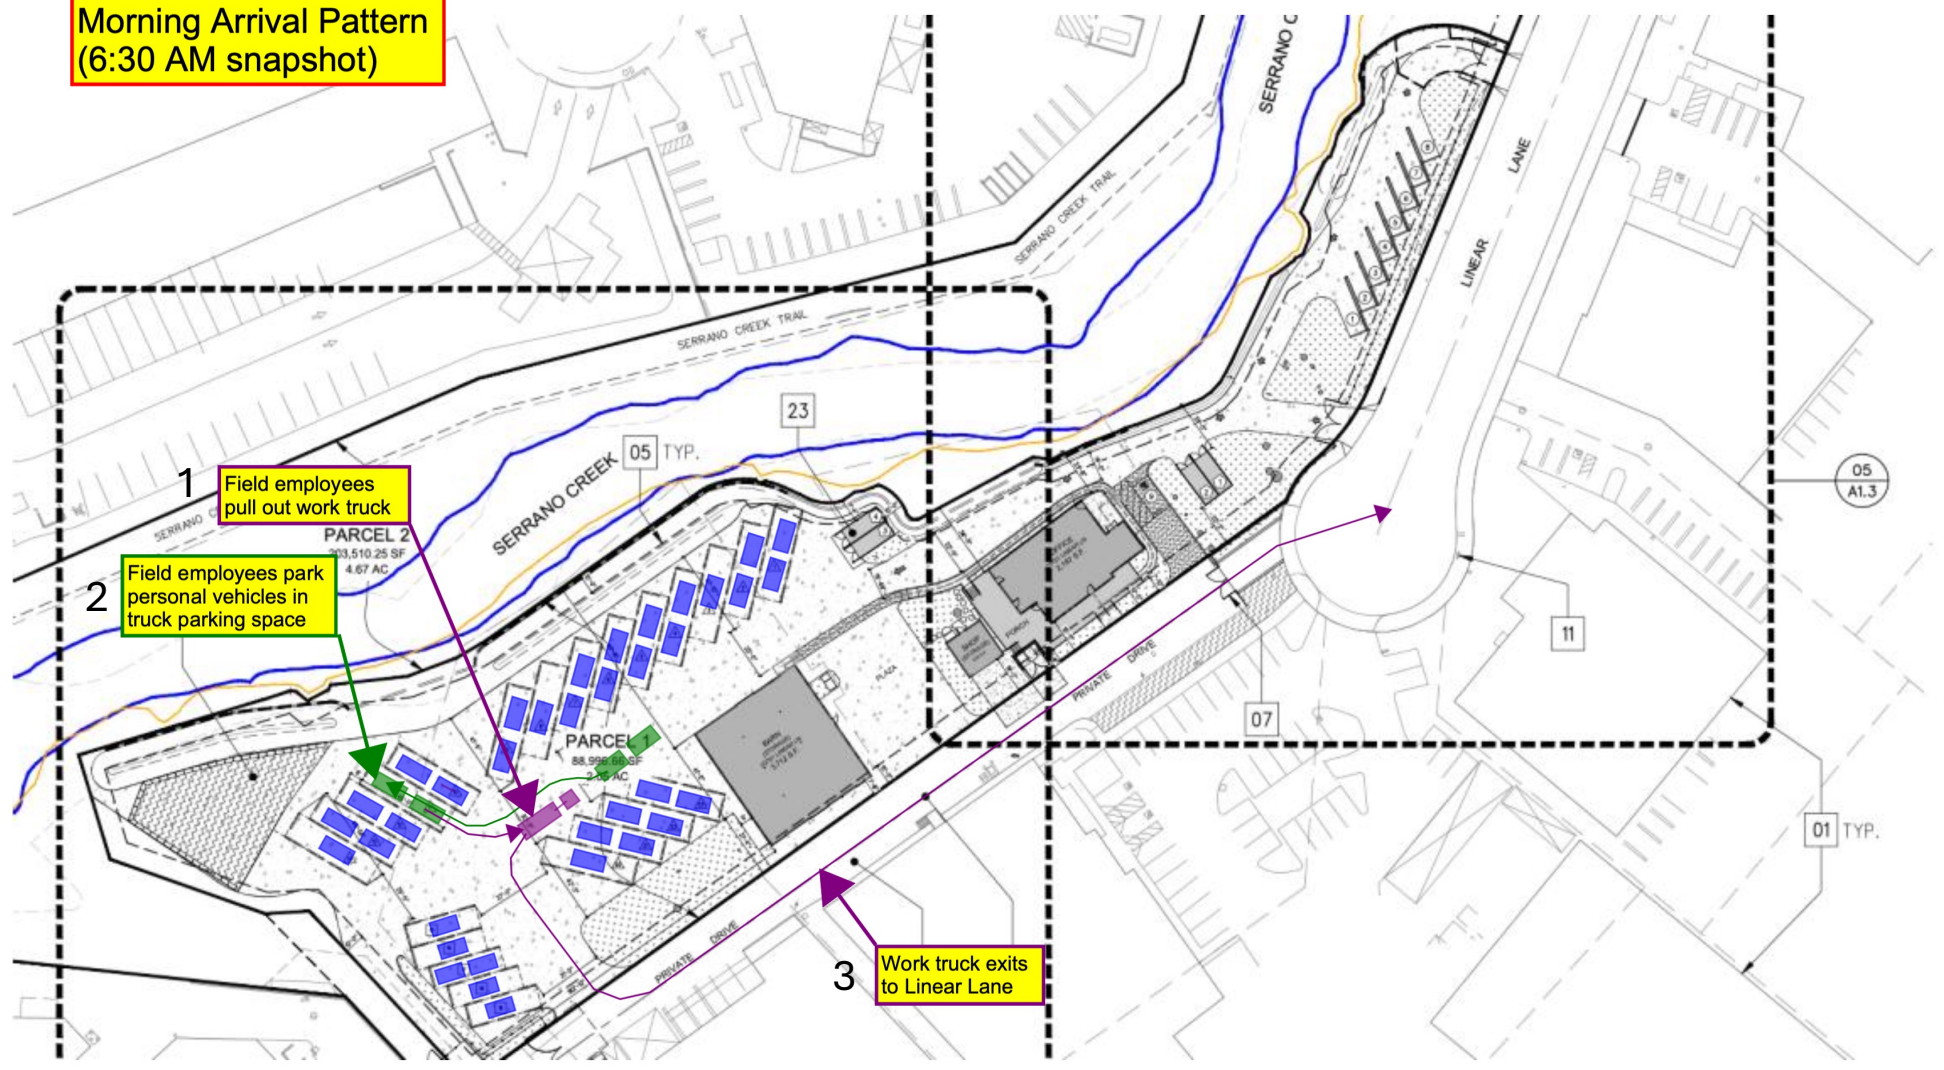

**Morning Arrival Pattern
(6:00 AM snapshot)**

**Morning Arrival Pattern
(6:15 AM snapshot)**

**Morning Arrival Pattern
(6:30 AM snapshot)**

**Afternoon Departure Pattern
(3:00 PM snapshot)**

**Afternoon Departure Pattern
(3:30 PM snapshot)**

**Afternoon Departure Pattern
(4:00 PM snapshot)**

Great Scott Tree Care –South Orange County
Vehicle Arrival and Departure