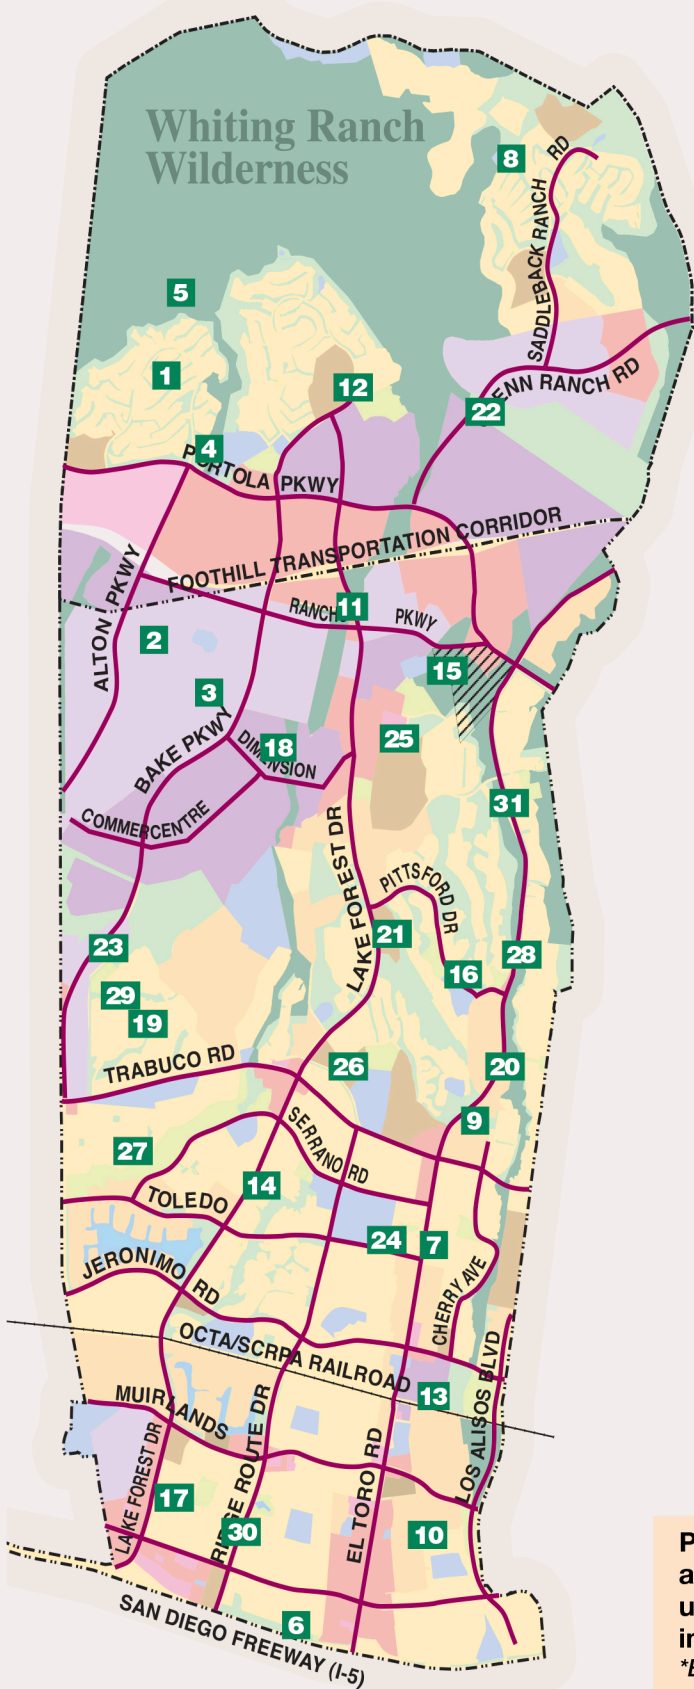

PARK GUIDE

	Acreage	Barbecues	Baseball	Basketball	Multi-Use Fields	Outdoor Exercise Equipment	Picnic Tables	Playground	Restrooms	Soccer	Tennis Court	Walking Path
1 Alton Park 18992 Alton Parkway	2.3	4	1hc				9 1s	1				
2 Baker Ranch Community Park 26380 Rancho Parkway	8	2	1	1	1		10	1	1	1		
3 Barker Ranch Dog Park* 26500 Baffin Bay Drive	0.5											
4 Borrego Park 26982 Cabriole	11	5	1fc				11	1	1	1	1	1
5 Borrego Overlook Park 21 Viaggio Lane	1.6	3					5	1				
6 Cavanaugh Park 23782 Cavanaugh Road	6.27		1hc				1	1				
7 Cherry Park 22651 Cherry Avenue	4.5	3	1hc				8 1s	1				
8 Concourse Park 18931 Saddleback Ranch Road	7	2	1hc				1	4	2	1		1
9 Darrin Park 22461 Cherry Avenue	3.1	6	1hc				11 1s	1				
10 El Toro Park 23701 Los Alisos Boulevard	10	2					1	7	1	1	2L	
11 Etnies Skatepark of Lake Forest 20028 Lake Forest Drive	5.3						4	1				
12 Foothill Ranch Community Park 19422 Rue De Valore	15.5		2	1fc			10	2	1	1	2	1
13 Heroes Park 25420 Jeronimo Road	12.4	1	4L	1L			5	1				
14 Lake Forest Park 24000 Serrano Road	2.3							1				
15 Lake Forest Sports Park/ Recreation Center 28000 Rancho Parkway	86	8	5	2	3	1	36 s	2	2	5	L	1
16 Montbury Park 21962 Montbury Drive	3.5	1					2					
17 Mountain View Park 24061 Dylan Street	5.3	2	1	1fc 1hc		1	9 1s	2	1	2L		
18 Nature Park 26215 Dimension Drive	4.5						7 1s					1
19 Peachwood Park 21132 Peachwood	2.7						5 1s	1				
20 Pebble Creek Park 26441 Pebble Creek Road	1.9						1	1				
21 Pittsford Park 21701 Pittsford Drive	10	2					8 1s	2	1	2	1	
22 Portola Park 28040 Glenn Ranch Road	5					1						1
23 Rancho Serrano Park 20842 Paseo Sombra	5.1	3					7		1			
24 Ranchwood Park 22500 Killy Street	1.9		1hc				1					
25 Regency Park Regency Lane & Osterman Road	5								1			
26 Ringgate Park 29772 Ringgate	5	1	1fc				7 1s	3	1	1		
27 Serrano Creek Park 25101 Serrano Road	44	3					13 1s	1	1			1
28 Sundowner Park 22041 Sundowners Lane	0.8	1					2	1				
29 Tamarisk Park 22001 Tamarisk	11.2		1	1fc			6	1	1			
30 Veterans Park 23102 Ridge Route Drive	4.7						3					
31 Vintage Park 21000 Vintage Street	4.8	5	1fc 1hc				11	1				