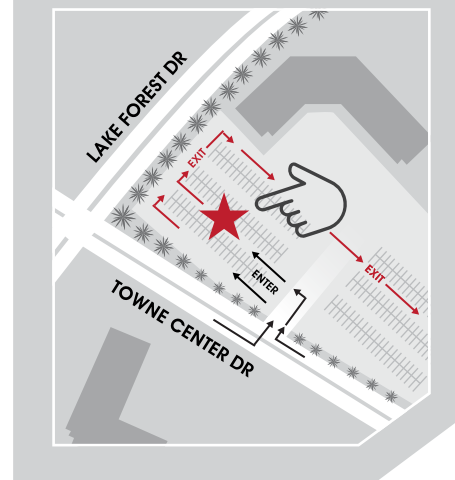

Location:

**27051 Towne Center Drive
Lake Forest, 92610**

Suggested arrival times by last name

8:00 – 10:00 am (A-E)
10:00 – 12:00 noon (F-K)
12:00 noon – 2:00 pm (L-Q)
2:00 pm to 4:00 pm (R-Z, Saturday)
2:00 pm to 3:00 pm (R-Z, Sunday)

Please show proof of Lake Forest residency (valid driver's license or utility bill).

ACCEPTABLE ITEMS:

Hazardous Waste:

- Paint and painting supplies – latex, oil based, thinners, strippers, stains and finishes
- Automotive products – oil, antifreeze, brake and transmission fluid, automotive batteries
- Cleaning products – drain cleaner, oven cleaner, pool chemicals, bathroom cleaners
- Pesticides, herbicides – bug sprays, mouse and rat poison/bait, repellents
- Aerosol cans

Universal Waste:

- Electronics – TVs, computers monitors, stereo equipment, DVD players, handheld electronics, cell phones, cameras, printers, scanners, fax
- Household batteries (AAA, AA, C, D, 9-volt)
- Fluorescent tubes and bulbs (package to prevent breakage in transport)

PREPARATION

- It is illegal to transport more than 15 gallons or 125 pounds of hazardous waste in your vehicle (Department of Transportation requirement).
- Do not mix products together.
- Materials should be in original containers, clearly labeled.
- All containers must have lids, be sturdy, non-leaking, labeled and protected from breakage.
- Containers larger than 5 gallons will not be accepted.

ITEMS NOT ACCEPTED:

- Asbestos
- Business waste
- Explosives, ammunition, road flares, gasoline
- Radioactive materials
- Medical waste, or medical sharps (needles, lancets)
- Biological waste
- High pressure cylinders
- Trash, bulky items such as furniture or mattresses
- Pharmaceuticals, medication
- Propane tanks
- Helium tanks