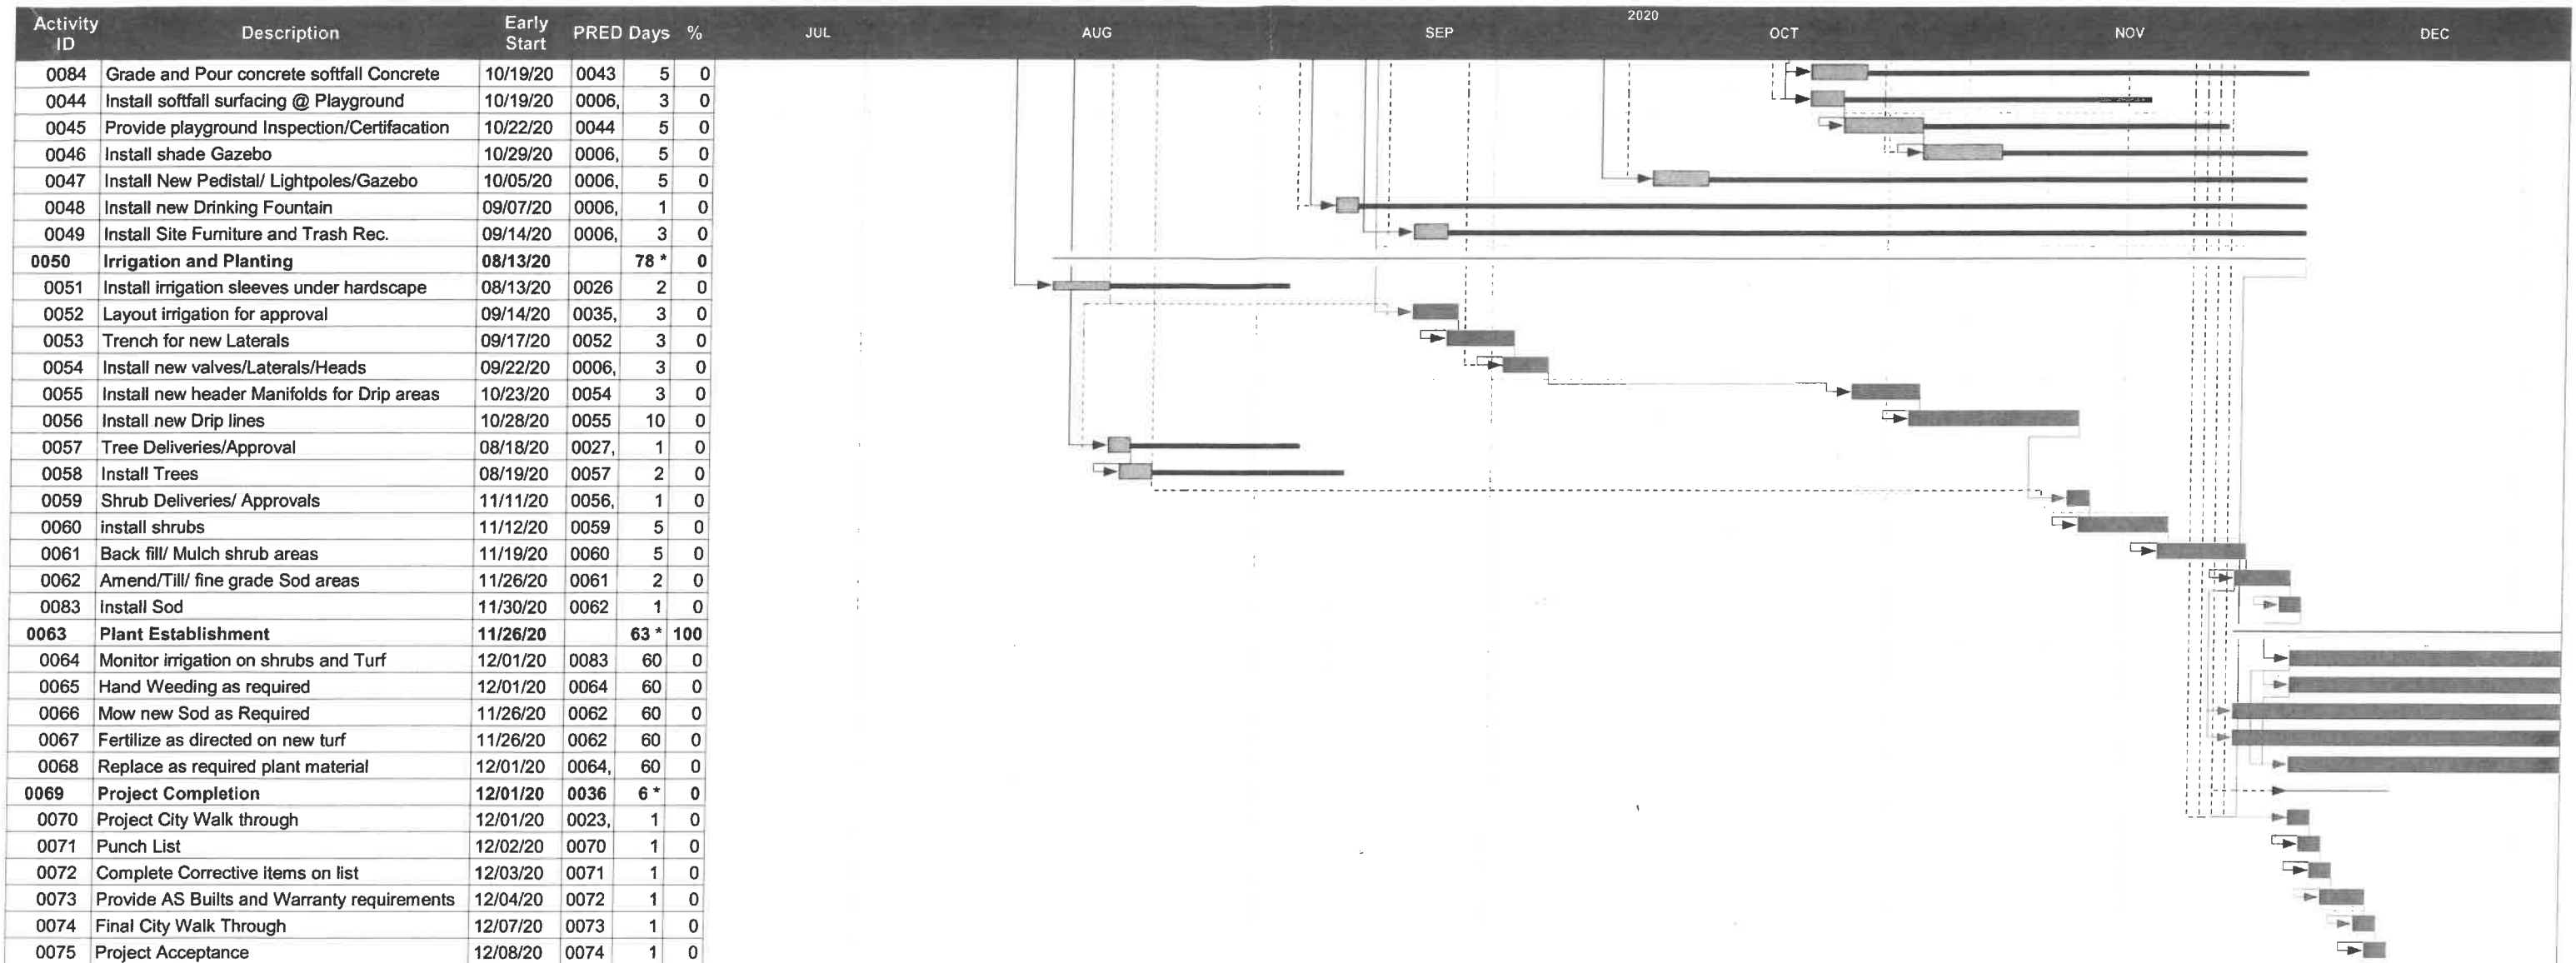

CHERRY PARK LAKE FOREST PROJECT #2017.17C

Start date 06/19/20 10:00AM
 Finish date 02/23/21 9:59AM
 Data date 06/20/20 12:00AM
 Run date 06/22/20 8:00AM
 Page number 1A

- [Light Gray Bar] Early bar
- [Dark Gray Bar] Total float bar
- [Medium Gray Bar] Progress bar
- [Black Bar] Critical bar
- [Thin Black Line] Summary bar
- [Upward Triangle] Progress point
- [Downward Triangle] Critical point
- [Shield] Summary point
- [Diamond] Start milestone point
- [Diamond] Finish milestone point

Cherry Park Lake Forest

Start date 06/19/20 10:00AM
 Finish date 02/23/21 9:59AM
 Data date 06/20/20 12:00AM
 Run date 06/22/20 8:00AM
 Page number 2A

- Early bar
- Total float bar
- Progress bar
- Critical bar
- Summary bar
- Progress point
- Critical point
- Summary point
- Start milestone point
- Finish milestone point