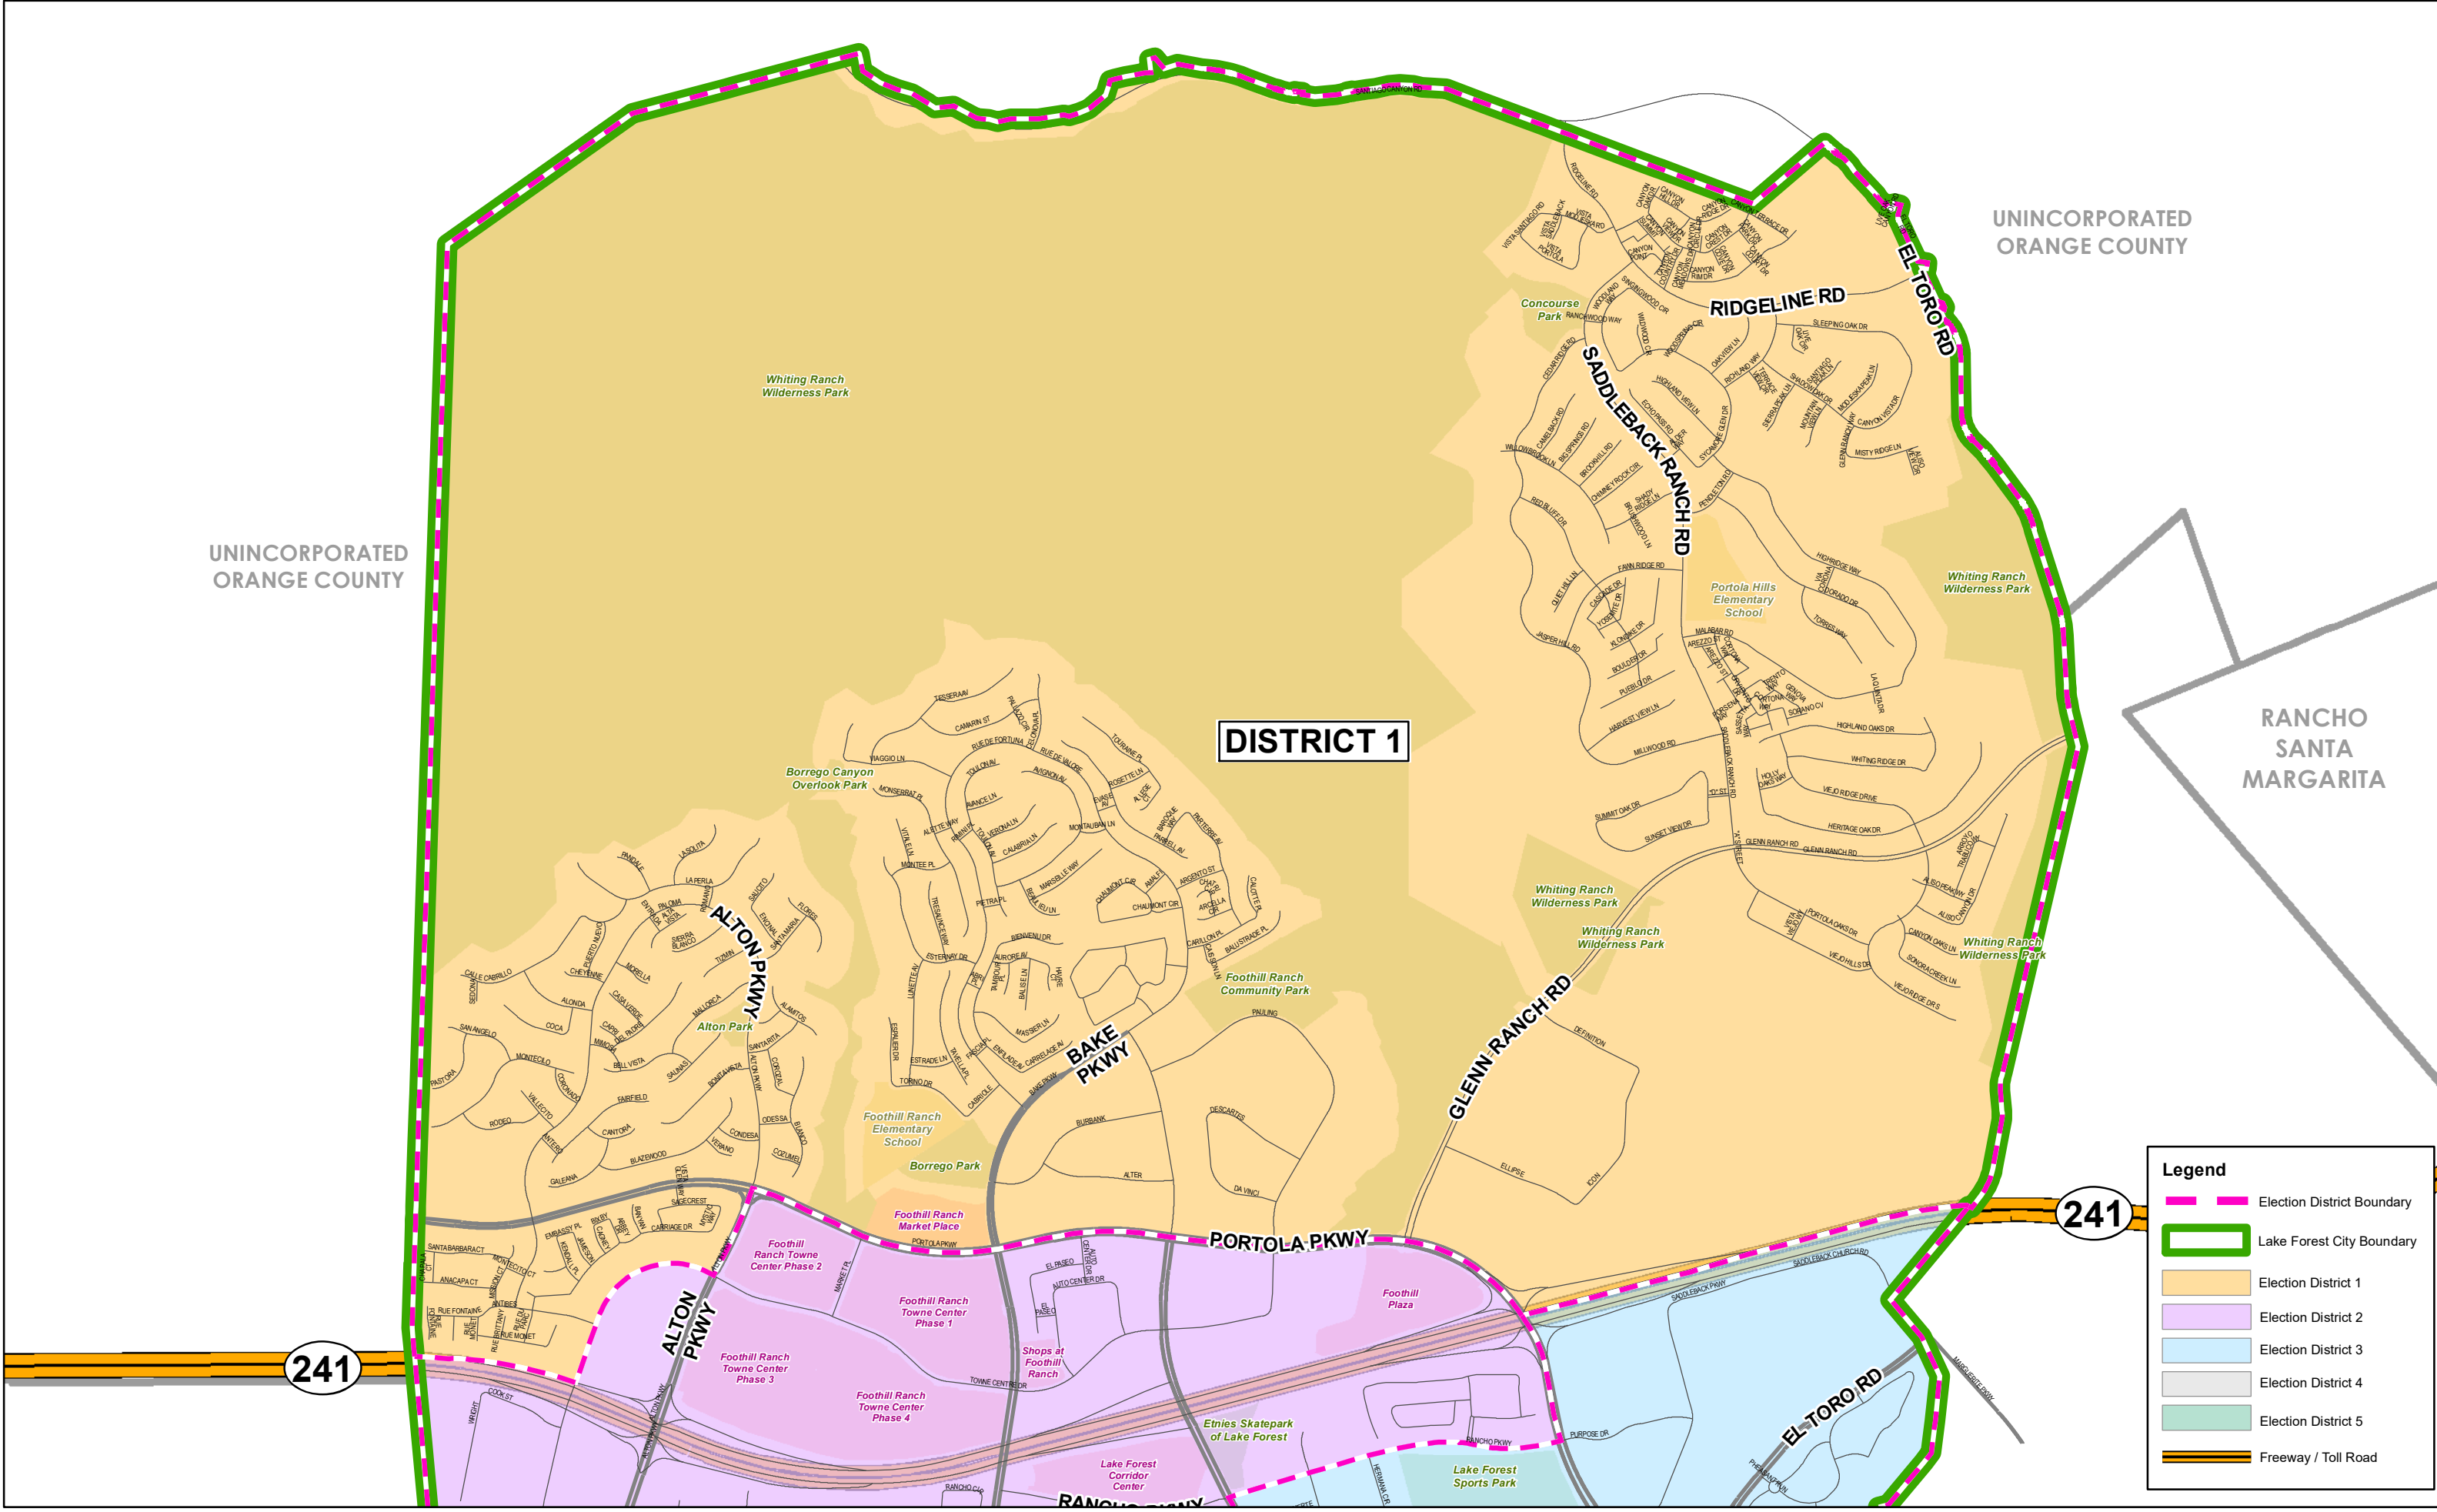

City of Lake Forest - District 1 (Adopted March 15, 2022)

UNINCORPORATED ORANGE COUNTY

UNINCORPORATED ORANGE COUNTY

RANCHO SANTA MARGARITA

DISTRICT 1

241

241

Legend

- Election District Boundary
- Lake Forest City Boundary
- Election District 1
- Election District 2
- Election District 3
- Election District 4
- Election District 5
- Freeway / Toll Road

Path: C:\Applications\GIS\MapManagement\GIS\Map\MapFormated\Wall Mount - 2018\City Wide Map Formated\Wall Mount - 11x17 - District 1 - 2022-05-26.mxd